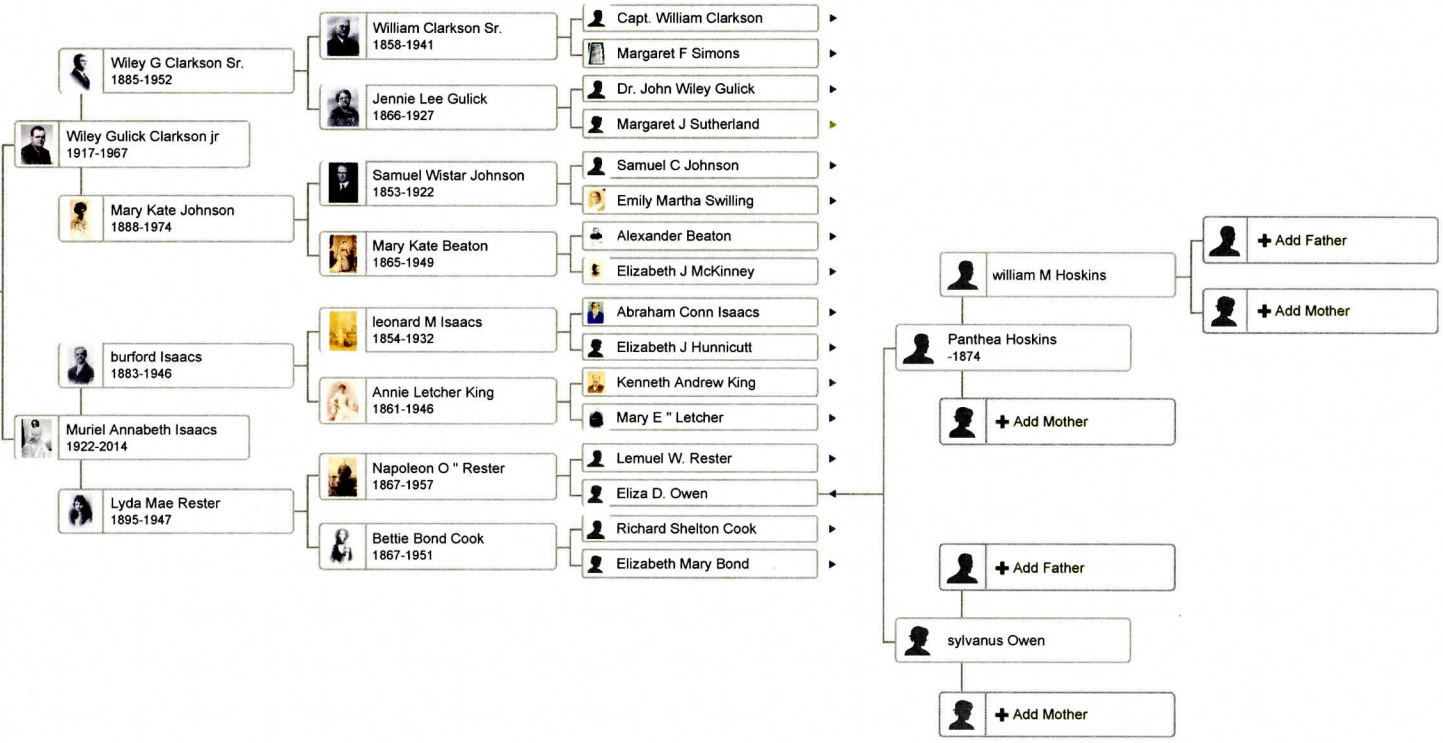

1 1080

WileyandLinda

Upgrade

Help

- Home
- Family Trees
- Search
- DNA
- Collaborate
- Learning Center
- Publish
- Shop + Gift
- Hire an Expert

Isaacs Family Tree

find a person in this tree

Pedigree Family

- Home
- Refresh
- +
- 0
-
- Print

Wiley G Clarkson III
1948-Living

Spouse & Children

- Linda Gail Bishop
- Shannon M Clarkson
- Kathie Ann Clarkson
- Kristie Lynn Clarkson

Siblings

- + Add relative

- Support Center
- Ancestry Blog
- Site Map

Isaacs Family Tree