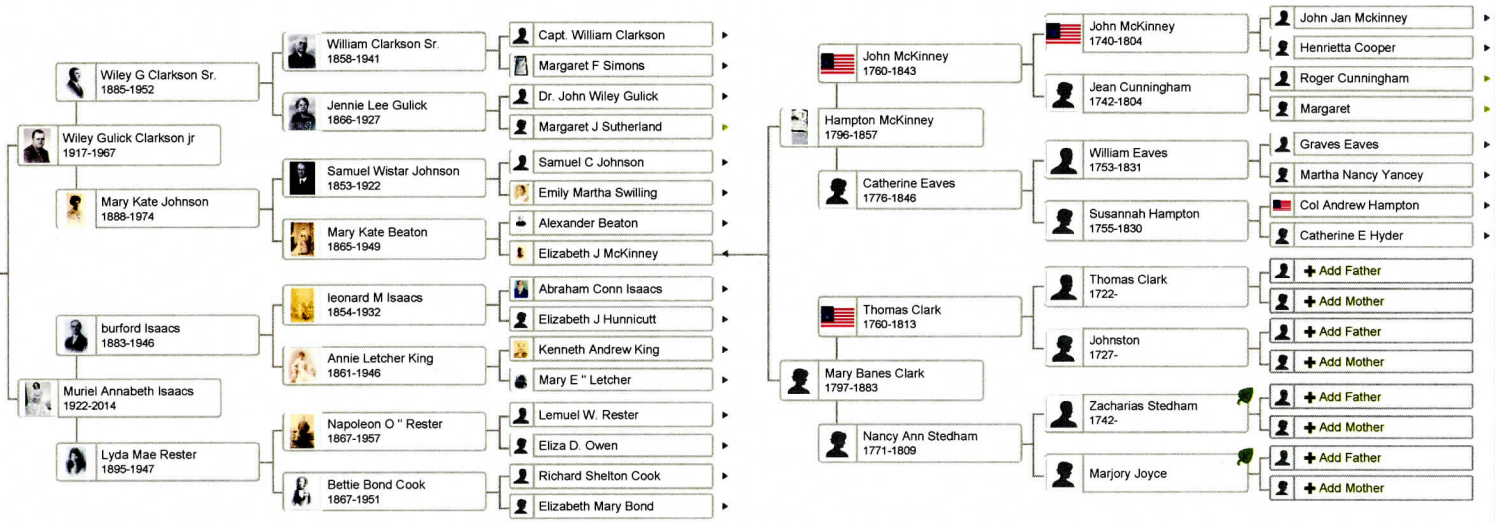

1 1223

WileyandLinda

Upgrade

Help

- Home
- Family Trees
- Search
- DNA
- Collaborate
- Learning Center
- Publish
- Shop + Gift
- Hire an Expert

Isaacs Family Tree

find a person in this tree

Pedigree Family

- Home
- Refresh
- +
- 0
-
- Print

Wiley G Clarkson III
1945-Living

Spouse & Children

- Linda Gail Bishop
- Shannon M Clarkson
- Kathie Ann Clarkson
- Kristie Lynn Clarkson

Siblings

- + Add relative

- Support Center
- Ancestry Blog
- Site Map

Isaacs Family Tree