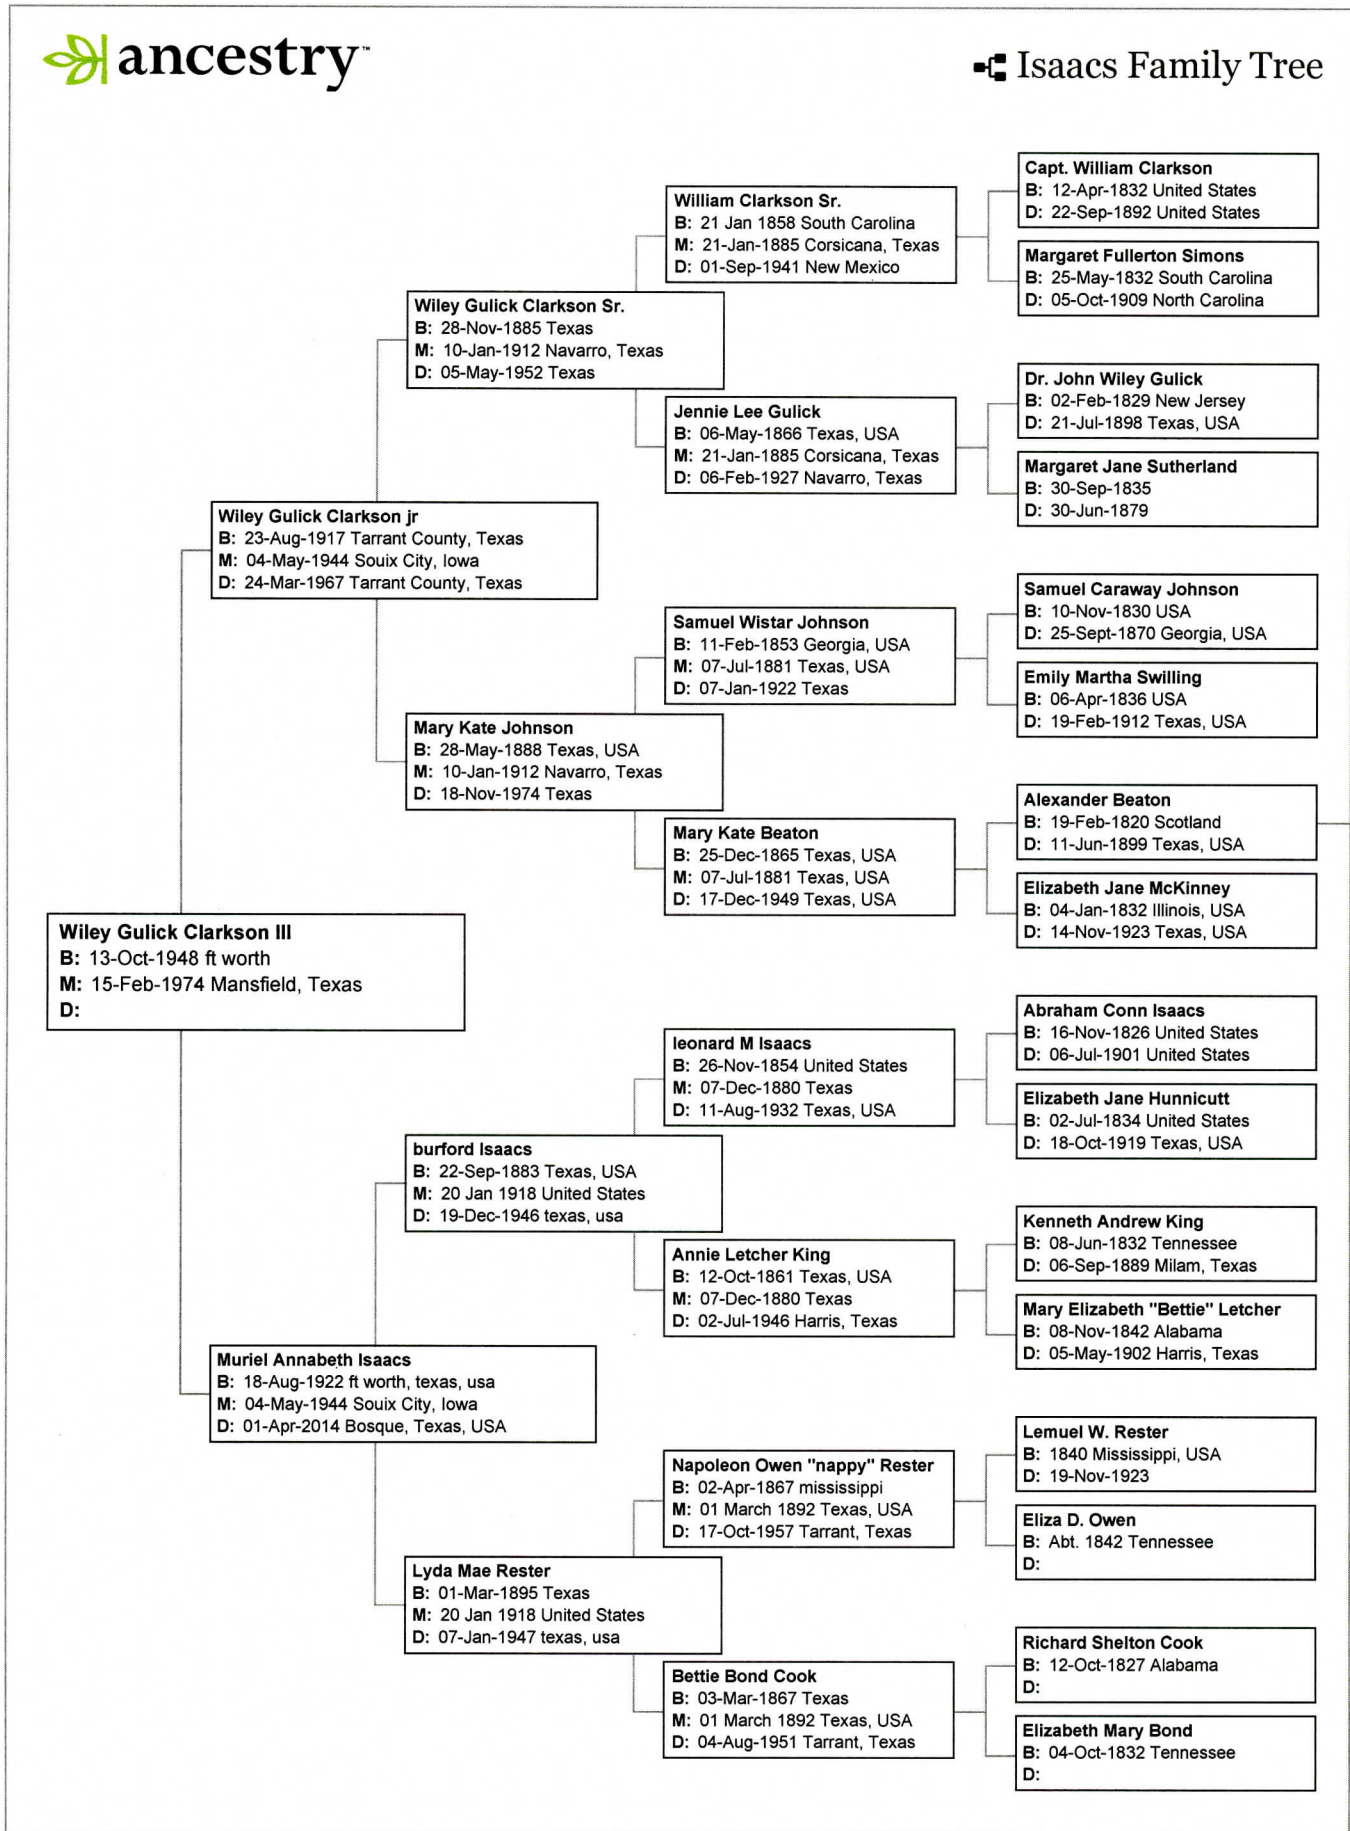

1 1075

WileyandLinda

Upgrade

Help

Home

Family Trees

Search

DNA

Pedigree

Family

Wiley G Clarkson III
1948-Living

Spouse & Children

- Linda Gail Bishop
- Shannon M Clarkson
- Kathie Ann Clarkson
- Kristie Lynn Clarkson

Siblings

+ Add relative

Isaacs Family Tree

Donald Beaton
B: 1819 Sleat, Inverness-shire, Scotland
M:
D:

Margaret Beaton
B:
M:
D: